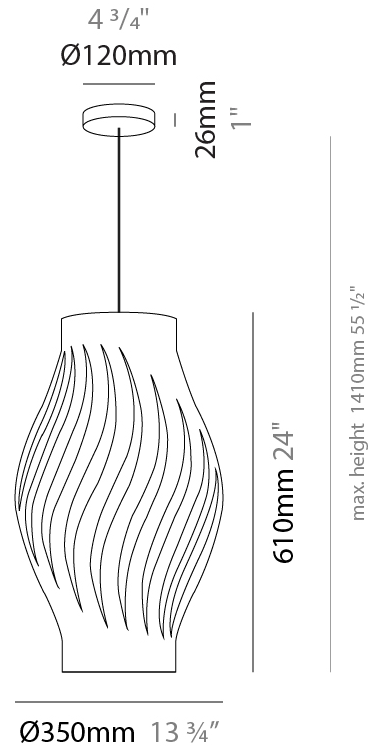

PROJECT	_____
TYPE	_____
SPECIFIER	_____
QUANTITY	_____
DATE	_____

HELIOS LONG SUSPENSION

D61031-

base number   Finish
Options

1. To build a product code in our configurator select the specify button on the base model # product page
2. To build a manual product code on this datasheet choose from the options listed below in blue font and add the suffix to the base model #

GENERAL

Series: Helios
Subseries: Helios Long
Partner: Linea Zero
Division: Design
Installation: Suspension
Product Type: Pendant
Mounting Location: Ceiling
Light Distribution: Downlight

PHYSICAL

Shape: Abstract
Diameter (mm): 350
Diameter (in): 13 3/4
Height (mm): 610
Height (in): 24
Max. Overall Height (mm): 1410
Max. Overall Height (in): 55 1/2
Diffuser: Polilux™ Shade - See Finish Options
Fixture Finish: WHI / BLK / PBL / POR / PGN / COP / NGD / PKM / SIL
Fixture Material: Polilux™/ Metal holder
Primary Material: Non-Static Polilux

ELECTRICAL

Number of Lamps: 1
Lamp Type: LED Retrofit
Bulb Included: Bulb Not Included
Max. Wattage Per Lamp (W): 7
Lamp Base: E26
Input Voltage (V): 120
Upon Request: 277Vac / GU24

LED

OPTICAL

RATINGS AND CERTIFICATIONS

Certified By: Certified for North American Standards
IP rating: IP20