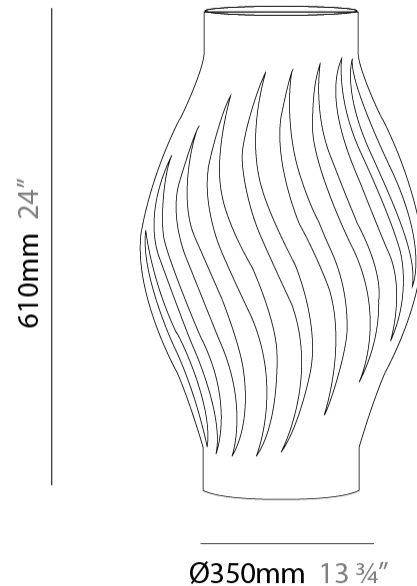

PROJECT	_____
TYPE	_____
SPECIFIER	_____
QUANTITY	_____
DATE	_____

HELIOS PORTABLE

D64024-

base number   Finish
Options

1. To build a product code in our configurator select the specify button on the base model # product page
2. To build a manual product code on this datasheet choose from the options listed below in blue font and add the suffix to the base model #

GENERAL

Series: Helios _____
Partner: Linea Zero _____
Division: Design _____
Installation: Portable _____
Product Type: Table _____
Mounting Location: Table _____

PHYSICAL

Shape: Abstract _____
Diameter (mm): 350 _____
Diameter (in): 13 ¾ _____
Height (mm): 610 _____
Height (in): 24 _____
Diffuser: Polilux™ Shade - See Finish Options _____
[Fixture Finish: WHI / BLK / PBL / POR / PGN / COP / NGD / PKM / SIL](#) _____
Fixture Material: Polilux™/ Metal holder _____
Primary Material: Non-Static Polilux _____
Upon Request: Bolt Down _____

ELECTRICAL

Number of Lamps: 1 _____
Lamp Type: LED Retrofit _____
Bulb Included: Bulb Not Included _____
Max. Wattage Per Lamp (W): 7 _____
Lamp Base: E26 _____
Input Voltage (V): 120 _____
Upon Request: 277Vac / GU24 _____

LED

OPTICAL

RATINGS AND CERTIFICATIONS

Certified By: Certified for North American Standards _____
IP rating: IP20 _____